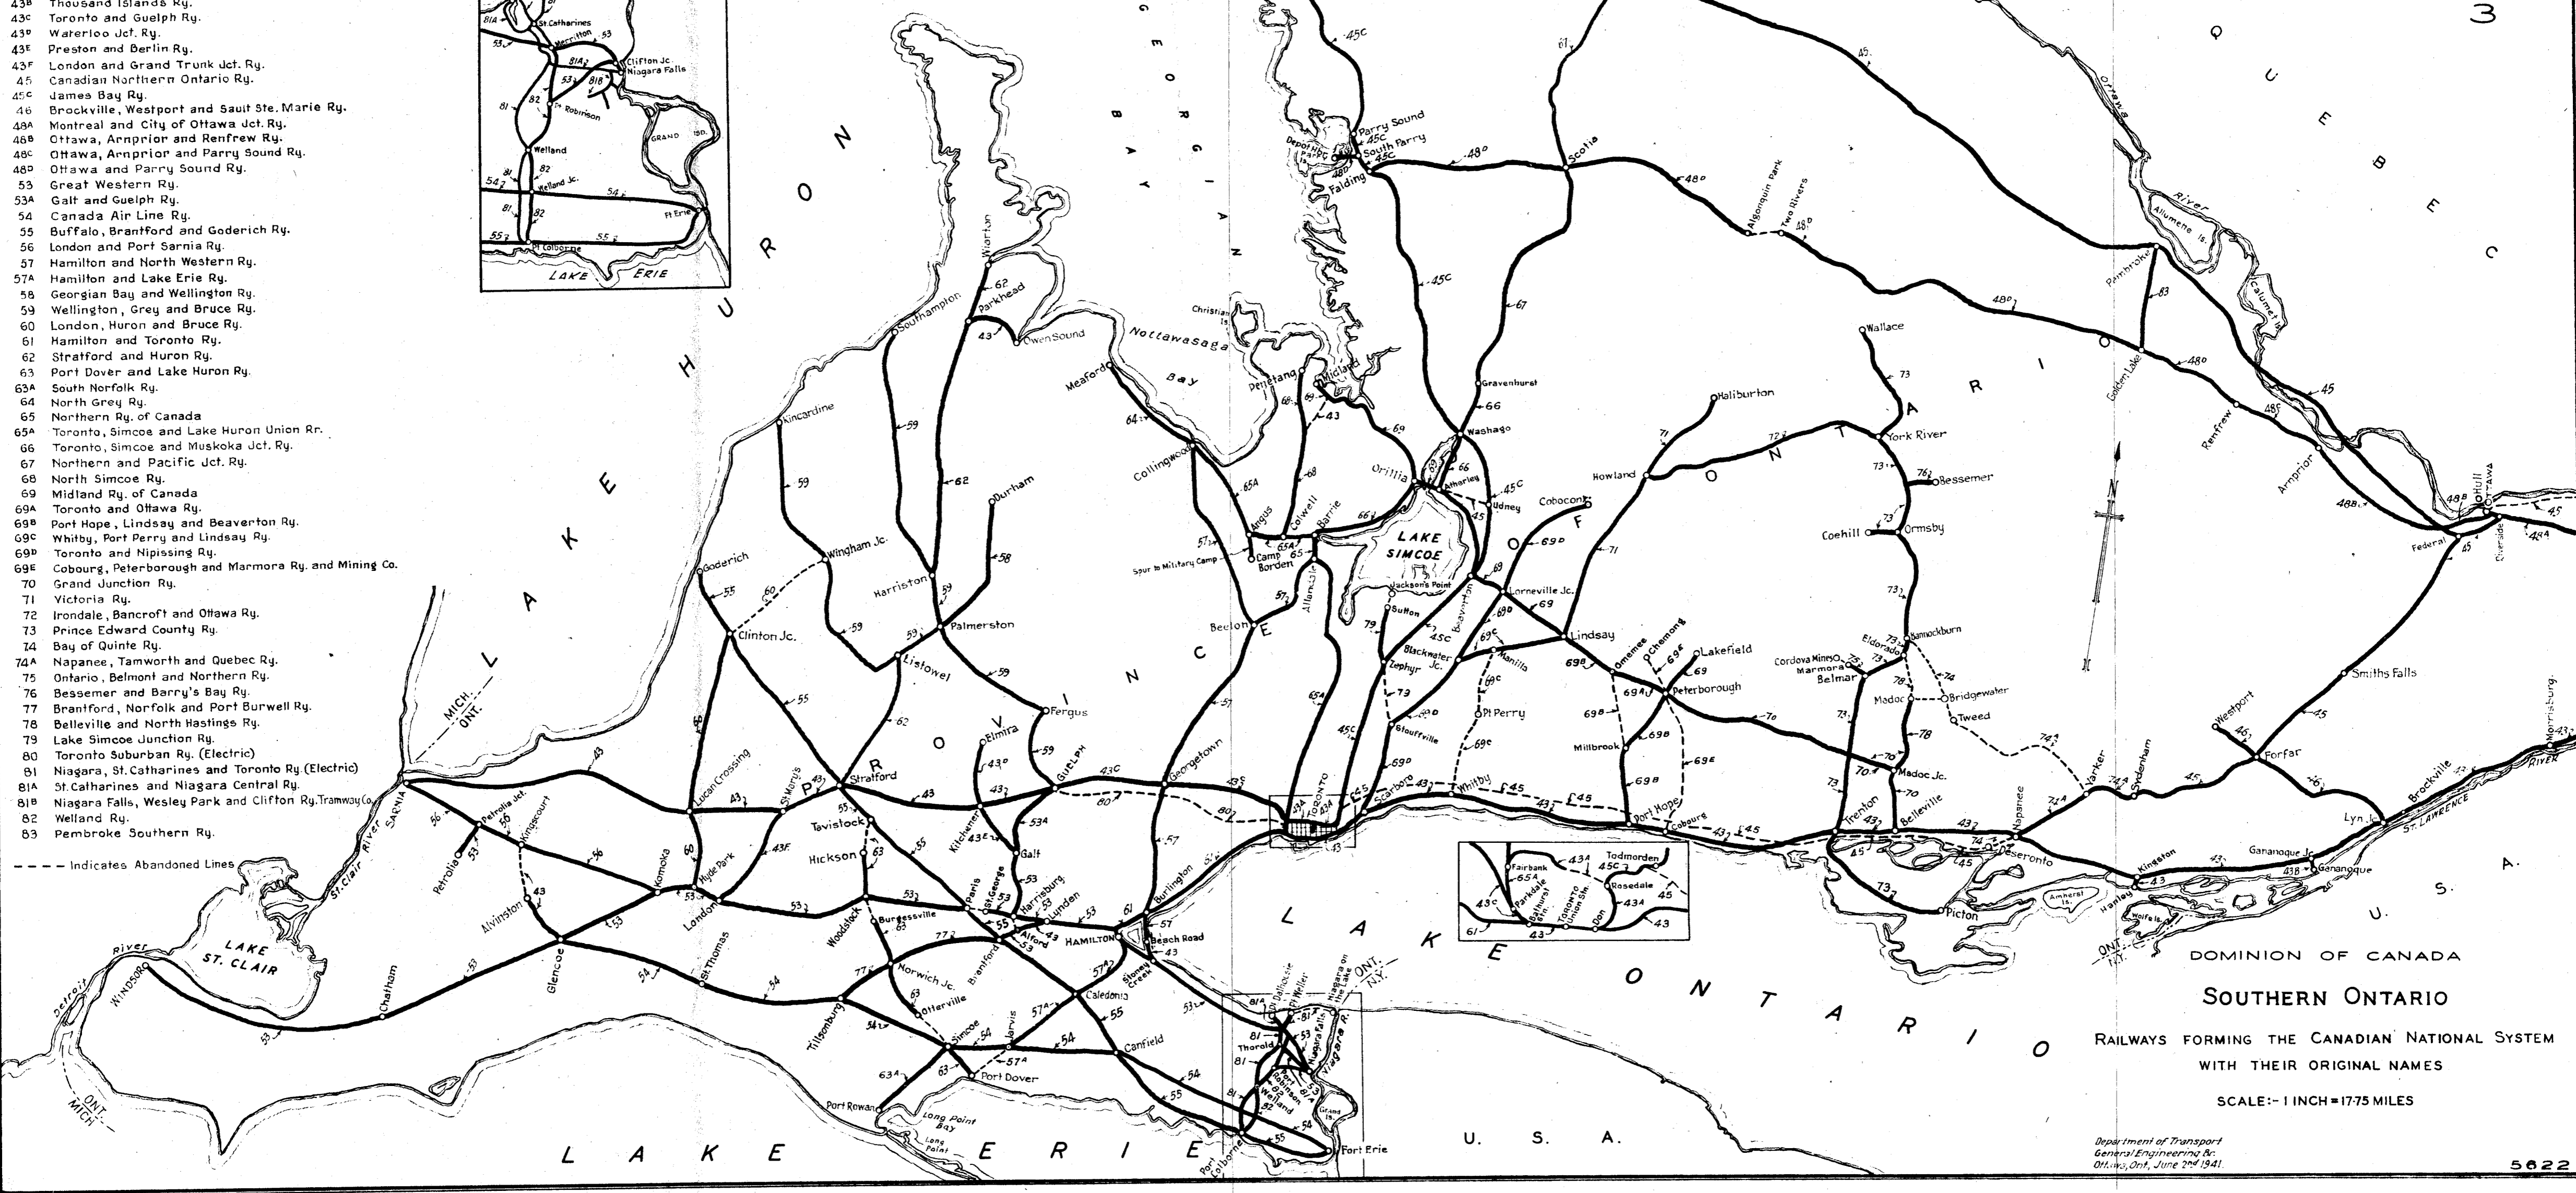

--- Indicates Abandoned Lines

DOMINION OF CANADA
SOUTHERN ONTARIO
 RAILWAYS FORMING THE CANADIAN NATIONAL SYSTEM
 WITH THEIR ORIGINAL NAMES
 SCALE: - 1 INCH = 17.75 MILES